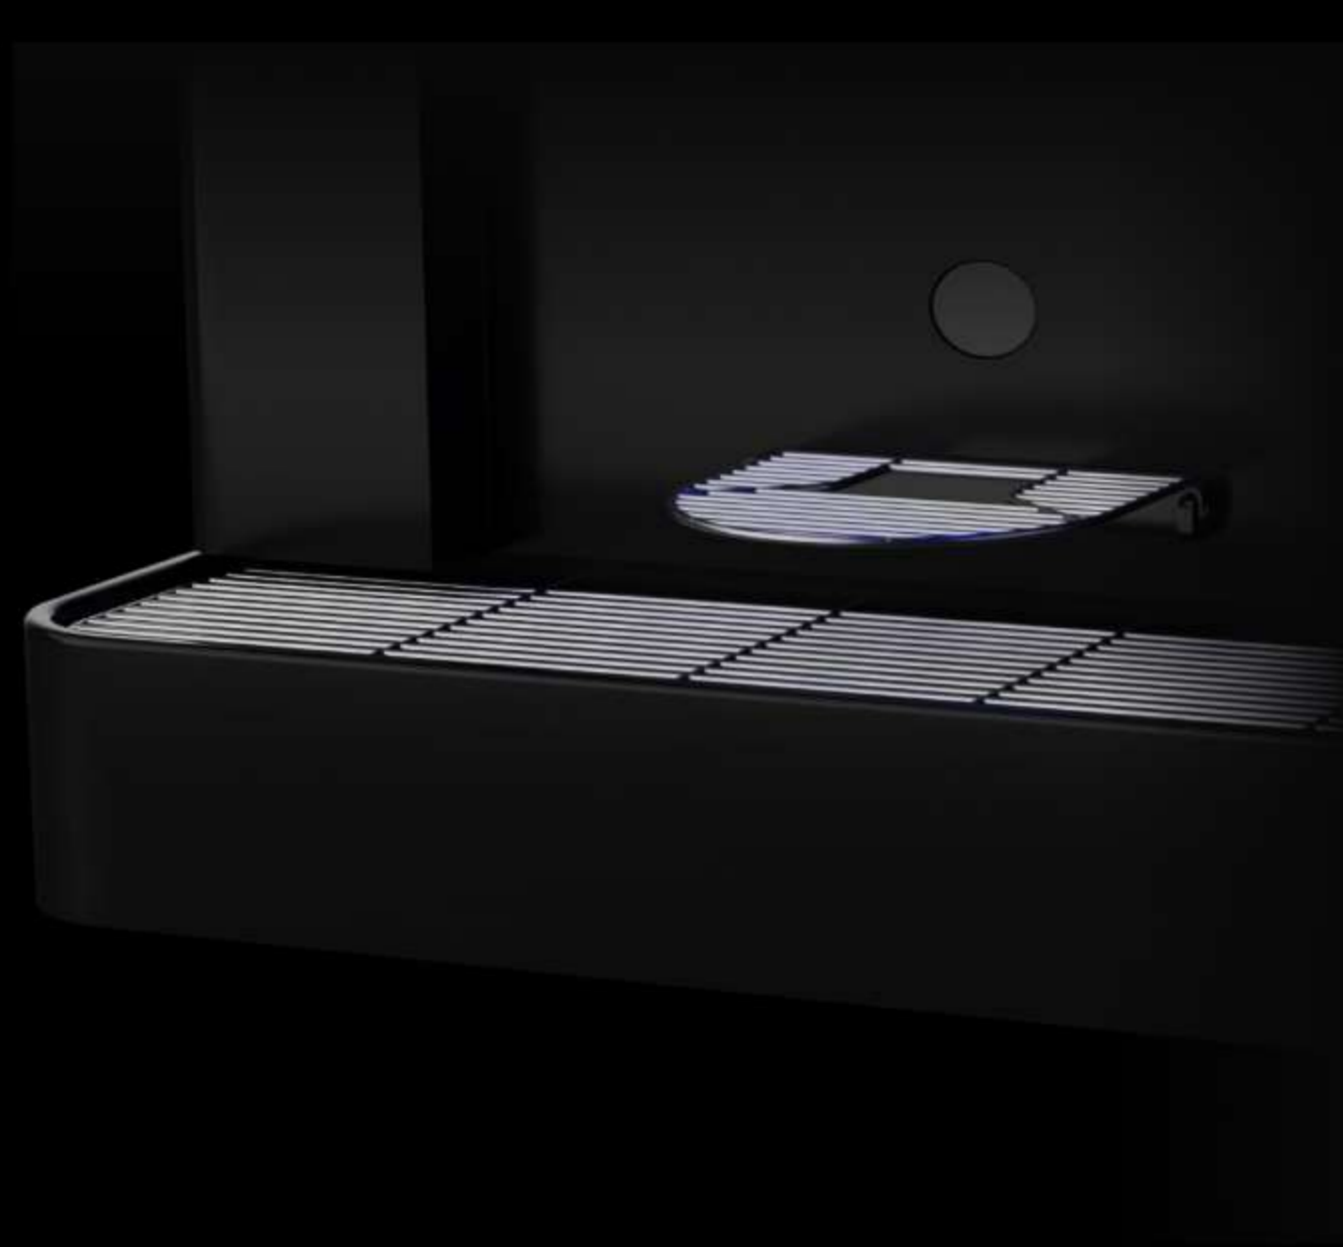

Cup Holder & Sensor

A flexible cup stand to keep different sizes of cups and sensor to ensure auto cleaning after each dispense

Steam Exhaust

Well efficient heat exhaust to avoid and excessive heating of the machine or its components