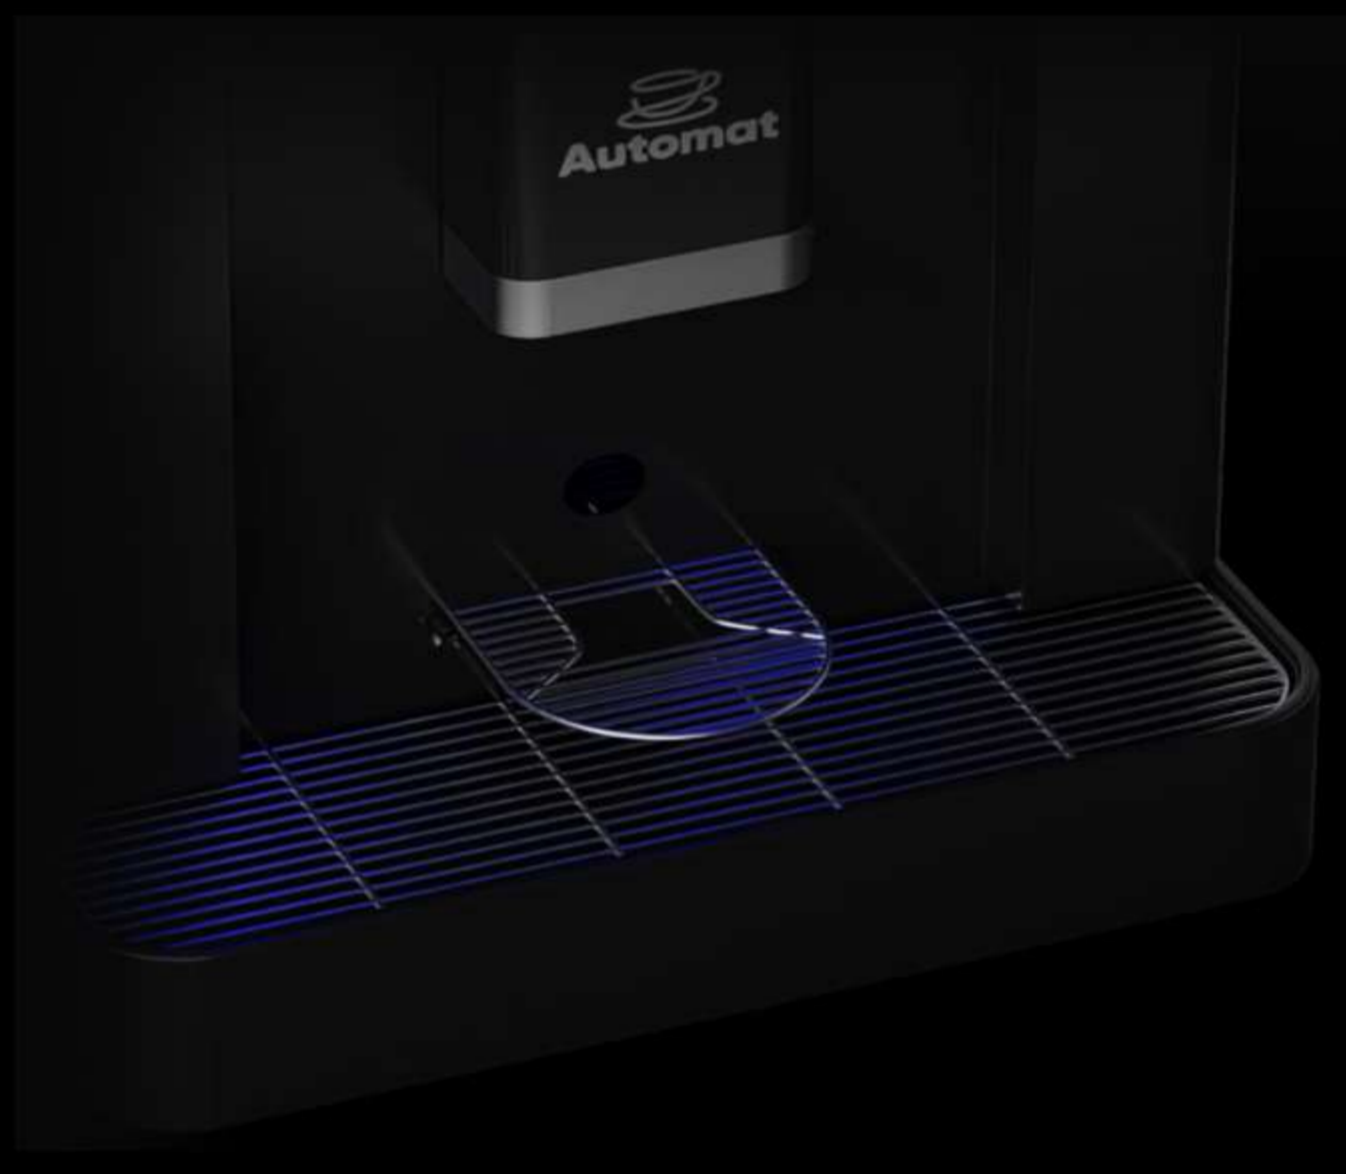

Cup Holder & Sensor

A flexible cup stand to keep different sizes of cups and sensor to ensure auto cleaning after each dispense

Steam Exhaust

Well efficient heat exhaust to avoid and excessive heating of the machine or its components