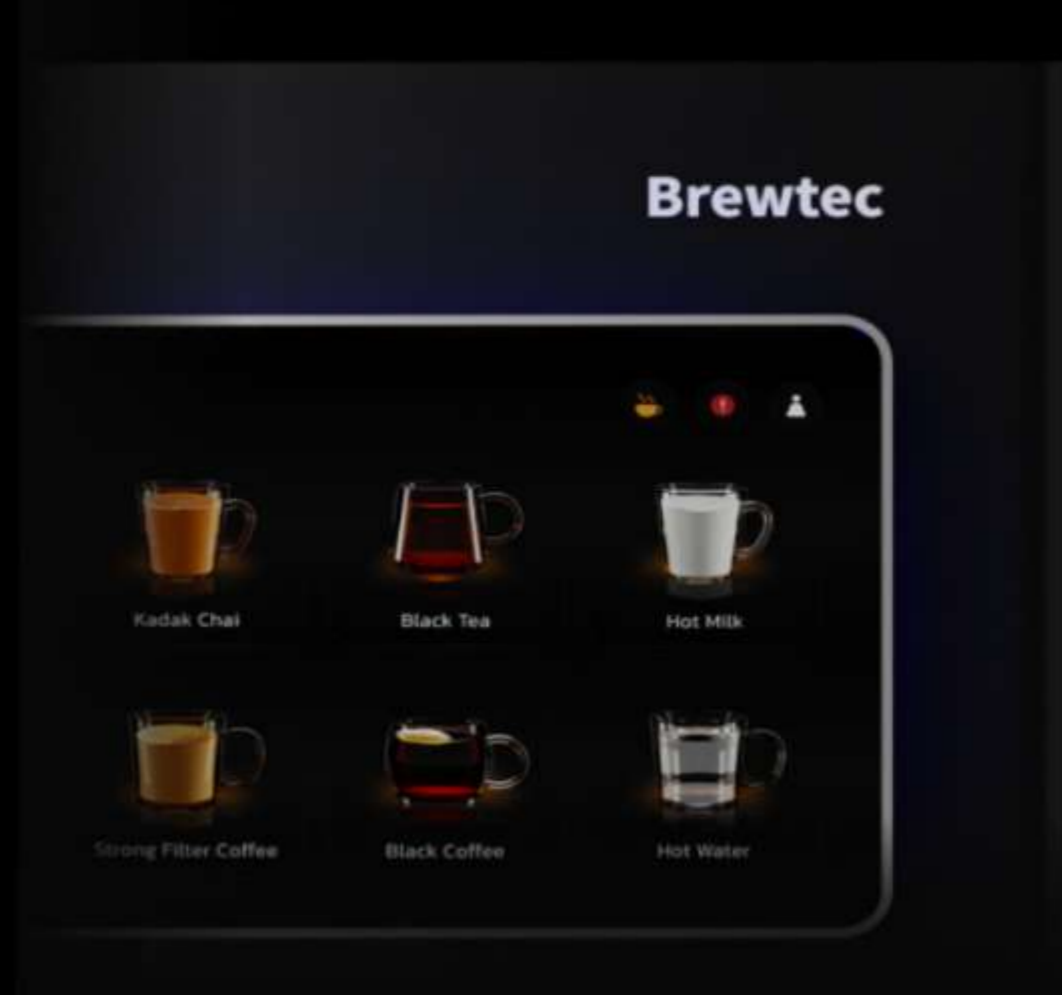

TFT Display

Minimal energy consumption. Sharp visibility. Excellent physical design. Fast and accurate response time. Minimizes eye strain.

Drip Tray